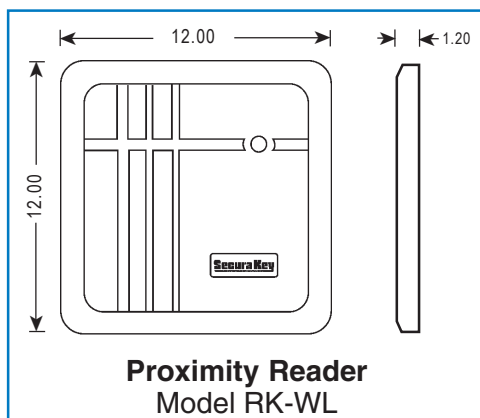

Installation of the RK-WL is easy. The reader can be mounted to a single-gang or a double-gang electrical box, to a parking pedestal or to virtually any flat surface.

* Read range varies depending upon location and radio-frequency environment. While 36" range can be achieved under excellent conditions, your results may vary. Generally speaking, outdoor installations will provide more range than interior installations.

**U.S.PATENT #6317027

Specifications subject to change without notice
© COPYRIGHT 2002 5511

RADIO KEY® RK-WL - SPECIFICATIONS

All dimensions in drawings are indicated in inches.

PHYSICAL

	Proximity Reader	Key Tag	Molded Card	ISO Image-able Card
Depth	1.20" (3.05 cm)	0.20" (0.50 cm)	0.065" (0.17 cm)	0.033" (0.08 cm)
Width	12.0" (30.48 cm)	1.26" (3.20 cm)	2.125" (5.40 cm)	2.125" (5.40 cm)
Height	12.0" (30.48 cm)	2.00" (5.00 cm)	3.375" (8.57 cm)	3.375" (8.57 cm)
Weight	22.0 oz. (0.62 kg)	0.25 oz. (7.20 gm)	0.39 oz. (11.16 gm)	0.20 oz. (5.67 gm)
Material	ABS	ABS	ABS	PVC
Color	Black-Std; (Beige-opt.)	Black	White	White