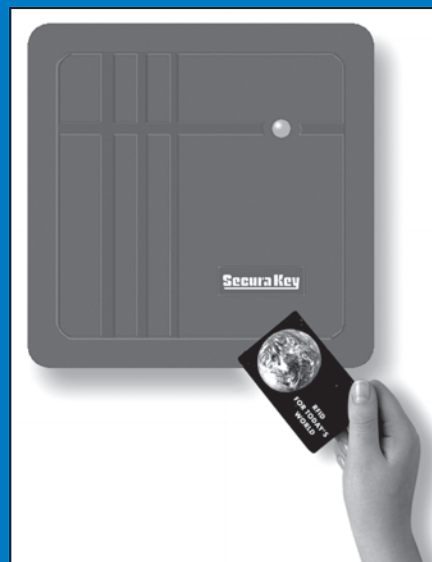

Specifications subject to change without notice
© COPYRIGHT 2002 5511