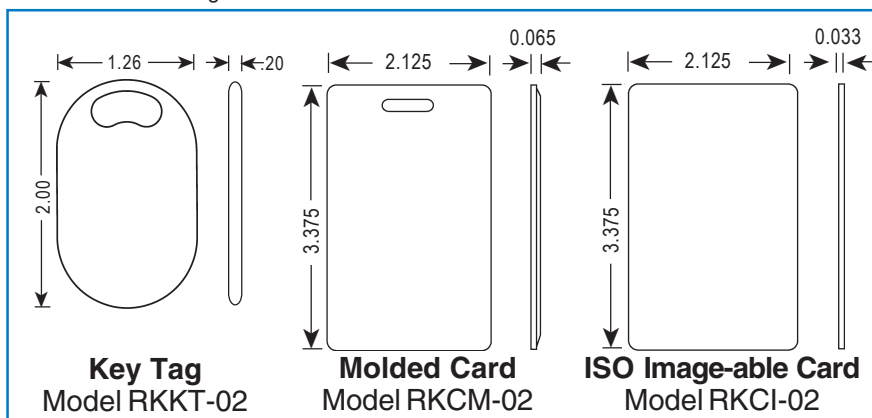

Installation of the RK-WL is easy. The reader can be mounted to a single-gang or a double-gang electrical box, to a parking pedestal or to virtually any flat surface.

* Read range varies depending upon location and radio-frequency environment. While 36" range can be achieved under excellent conditions, your results may vary. Generally speaking, outdoor installations will provide more range than interior installations.

Secura Key
A Division of SOUNDCRAFT Inc.

- EXTENDED READ RANGE
- WIEGAND FORMATS UP TO 40 BITS
- PATENTED DYNASCAN® TECHNOLOGY**
- EXTREME WEATHER RESISTANCE
- VANDAL RESISTANT
- INEXPENSIVE
- EASY TO INSTALL
- LED AND BUZZER

**U.S.PATENT #6317027

Specifications subject to change without notice
© COPYRIGHT 2002 5511

RADIO KEY® RK-WL - SPECIFICATIONS

All dimensions in drawings are indicated in inches.

PHYSICAL

	Proximity Reader	Key Tag	Molded Card	ISO Image-able Card
Depth	1.20" (3.05 cm)	0.20" (0.50 cm)	0.065" (0.17 cm)	0.033" (0.08 cm)
Width	12.0" (30.48 cm)	1.26" (3.20 cm)	2.125" (5.40 cm)	2.125" (5.40 cm)
Height	12.0" (30.48 cm)	2.00" (5.00 cm)	3.375" (8.57 cm)	3.375" (8.57 cm)
Weight	22.0 oz. (0.62 kg)	0.25 oz. (7.20 gm)	0.39 oz. (11.16 gm)	0.20 oz. (5.67 gm)
Material	ABS	ABS	ABS	PVC
Color	Black-Std; (Beige-opt.)	Black	White	White

POWER REQUIREMENTS 12-14 VDC, 300 mA avg., 350 mA peak. A regulated power supply is required.

OUTPUTS & INPUTS

Wiegand Output	Data 1 and Data 0	Output Sink Current: 100mA; Output Source Current: 5mA Bicolor (Red or Green) Short chirp upon presentation of any compatible Secura Key transponder, also controlled by input.
LED/Buzzer Control	LED Buzzer	
Cable Required	Maximum Distance	