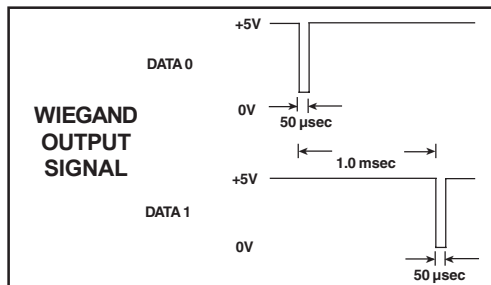

READER CONNECTION

WIRE #	WIRE COLOR	DESCRIPTION
1	RED	12-14 VDC
2	BLACK	GROUND
3	GREEN	DATA-0
4	WHITE	DATA-1
5	BROWN	RED LED INPUT *
6	ORANGE	GREEN LED INPUT *
7	BLUE	BUZZER INPUT *
8	VIOLET	HOLD LINE *
9	GRAY	EARTH GROUND

*Connect to GROUND to activate